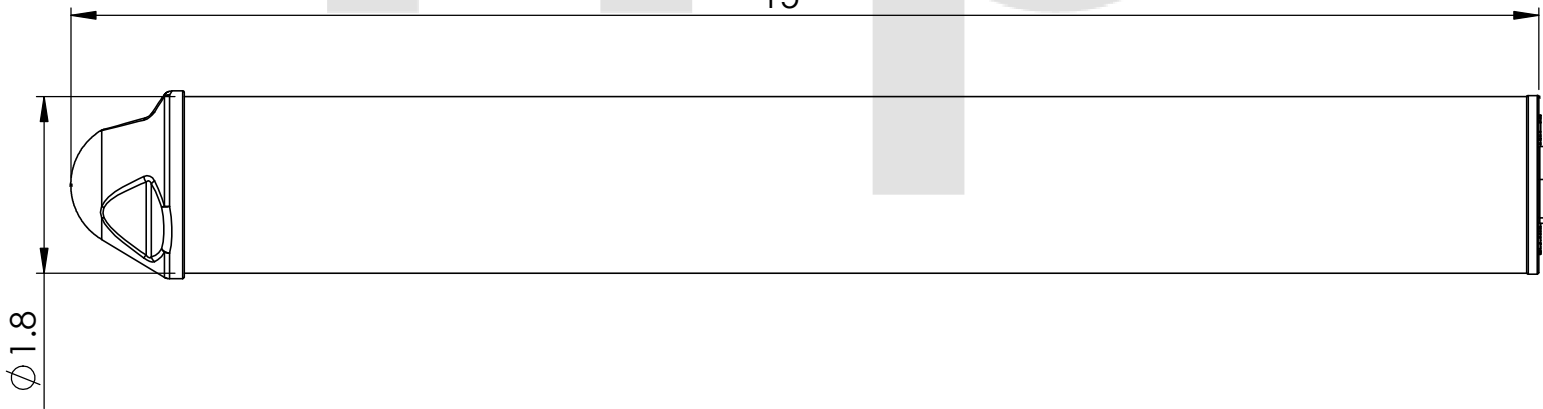

FREQUENCY RANGE	COLOR
5.15-5.9 GHz	WHITE

15

N-FEMALE CONNECTOR

MP ANTENNA, LTD.
 147 Eady Court
 Elyria, OH 44035
 www.mpantenna.com

THIRD ANGLE	DIMENSIONS ARE IN INCHES	
	NAME	DATE
DRAWN	BM	12/30/14

PROPRIETARY AND CONFIDENTIAL
 THE INFORMATION CONTAINED IN THIS DRAWING IS THE SOLE PROPERTY OF MP ANTENNA, LTD. ANY REPRODUCTION IN PART OR AS A WHOLE WITHOUT THE WRITTEN PERMISSION OF MP ANTENNA LTD IS PROHIBITED.

DESCRIPTION:
 5 GHz HIGH GAIN OMNI 8 dBi

PART NO.
 08-ANT-0900