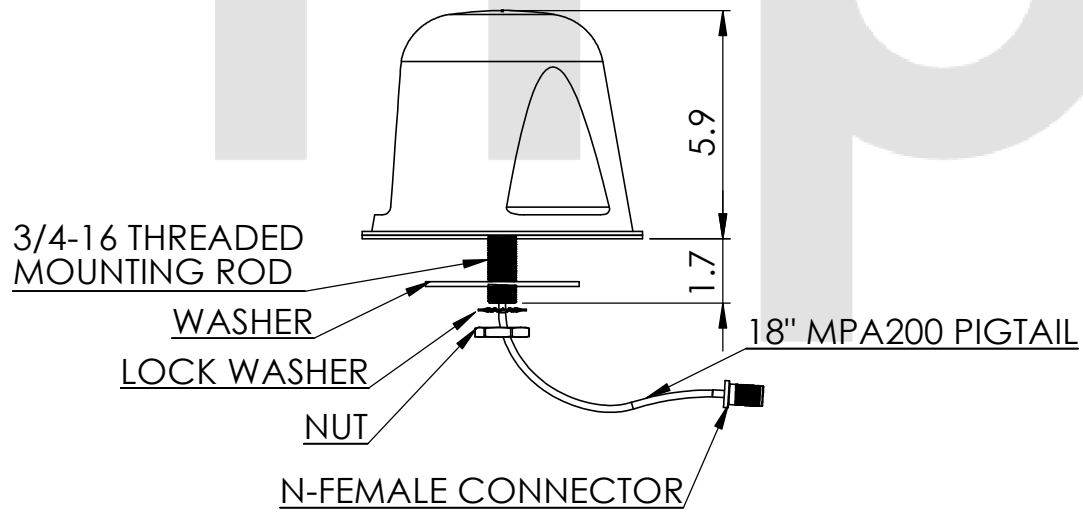

FREQUENCY RANGE	MOUNTING HOLE SIZE	MAX MOUNTING SURFACE THICKNESS	COLOR
896-960 MHz	0.78 INCHES MIN 1.0 INCHES MAX	1.0 INCHES	BLACK

MP ANTENNA, LTD.  
147 Eady Court  
Elyria, OH 44035  
www.mpantenna.com

THIRD ANGLE	DIMENSIONS ARE IN INCHES	
	NAME	DATE
DRAWN	BM	12/30/14

**PROPRIETARY AND CONFIDENTIAL**  
THE INFORMATION CONTAINED IN THIS DRAWING IS THE SOLE PROPERTY OF MP ANTENNA, LTD. ANY REPRODUCTION IN PART OR AS A WHOLE WITHOUT THE WRITTEN PERMISSION OF MP ANTENNA LTD IS PROHIBITED.

DESCRIPTION:  
900 MHz OMNI ANTENNA

PART NO.  
08-ANT-0901