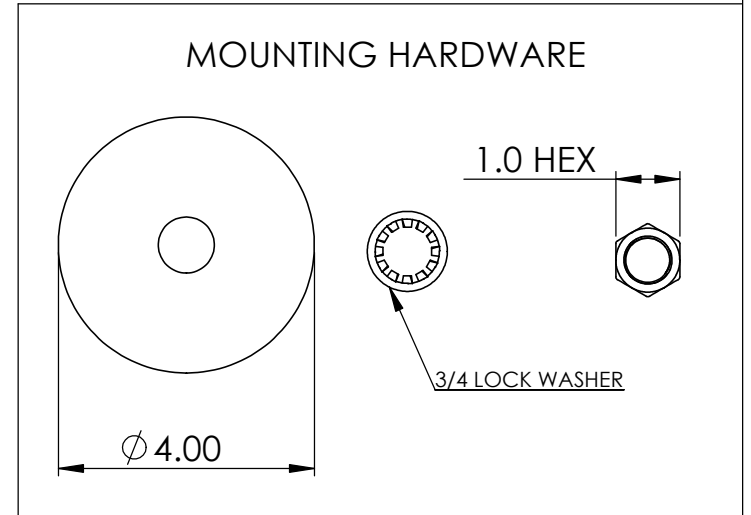

FREQUENCY RANGE	MOUNTING HOLE SIZE	MAX MOUNTING SURFACE THICKNESS	COLOR
896-960 MHz	0.78 INCHES MIN 1.0 INCHES MAX	1.0 INCHES	BLACK

MP ANTENNA, LTD.
147 Eady Court
Elyria, OH 44035
www.mpantenna.com

THIRD ANGLE	DIMENSIONS ARE IN INCHES	
	NAME	DATE
DRAWN	BM	12/30/14

PROPRIETARY AND CONFIDENTIAL
THE INFORMATION CONTAINED IN THIS DRAWING IS THE SOLE PROPERTY OF MP ANTENNA, LTD. ANY REPRODUCTION IN PART OR AS A WHOLE WITHOUT THE WRITTEN PERMISSION OF MP ANTENNA LTD IS PROHIBITED.

DESCRIPTION:
900 MHz OMNI ANTENNA

PART NO.
08-ANT-0901