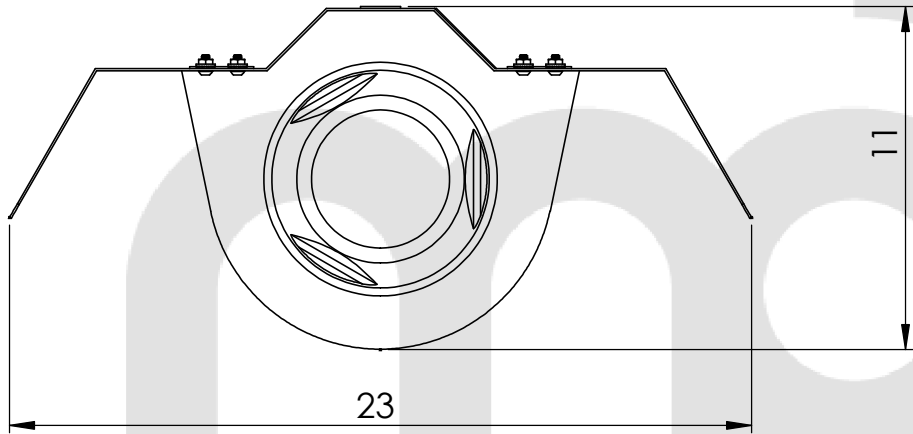

FREQUENCY RANGE	COLOR
902-940 MHz	BLACK

N-FEMALE CONNECTOR

MP ANTENNA, LTD.
147 Eady Court
Elyria, OH 44035
www.mpantenna.com

THIRD ANGLE	DIMENSIONS ARE IN INCHES	
	NAME	DATE
DRAWN	BM	1/2/15

PROPRIETARY AND CONFIDENTIAL
THE INFORMATION CONTAINED IN THIS DRAWING IS THE SOLE PROPERTY OF MP ANTENNA, LTD. ANY REPRODUCTION IN PART OR AS A WHOLE WITHOUT THE WRITTEN PERMISSION OF MP ANTENNA LTD IS PROHIBITED.

DESCRIPTION:
900 MHz SECTOR, 60 DEGREE

PART NO.
08-ANT-0934-NF