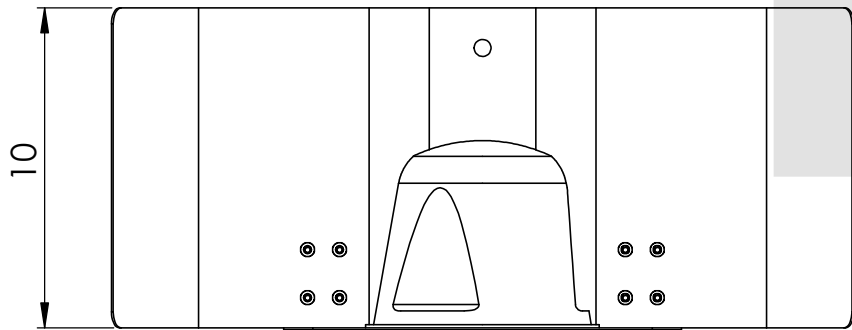

FREQUENCY RANGE	COLOR
902-940 MHz	BLACK

N-FEMALE CONNECTOR

MP ANTENNA, LTD.
147 Eady Court
Elyria, OH 44035
www.mpantenna.com

THIRD ANGLE	DIMENSIONS ARE IN INCHES	
	NAME	DATE
DRAWN	BM	1/2/15

PROPRIETARY AND CONFIDENTIAL
THE INFORMATION CONTAINED IN THIS DRAWING IS THE SOLE PROPERTY OF MP ANTENNA, LTD. ANY REPRODUCTION IN PART OR AS A WHOLE WITHOUT THE WRITTEN PERMISSION OF MP ANTENNA LTD IS PROHIBITED.

DESCRIPTION:
900 MHz SECTOR, 60 DEGREE

PART NO.
08-ANT-0934-NF