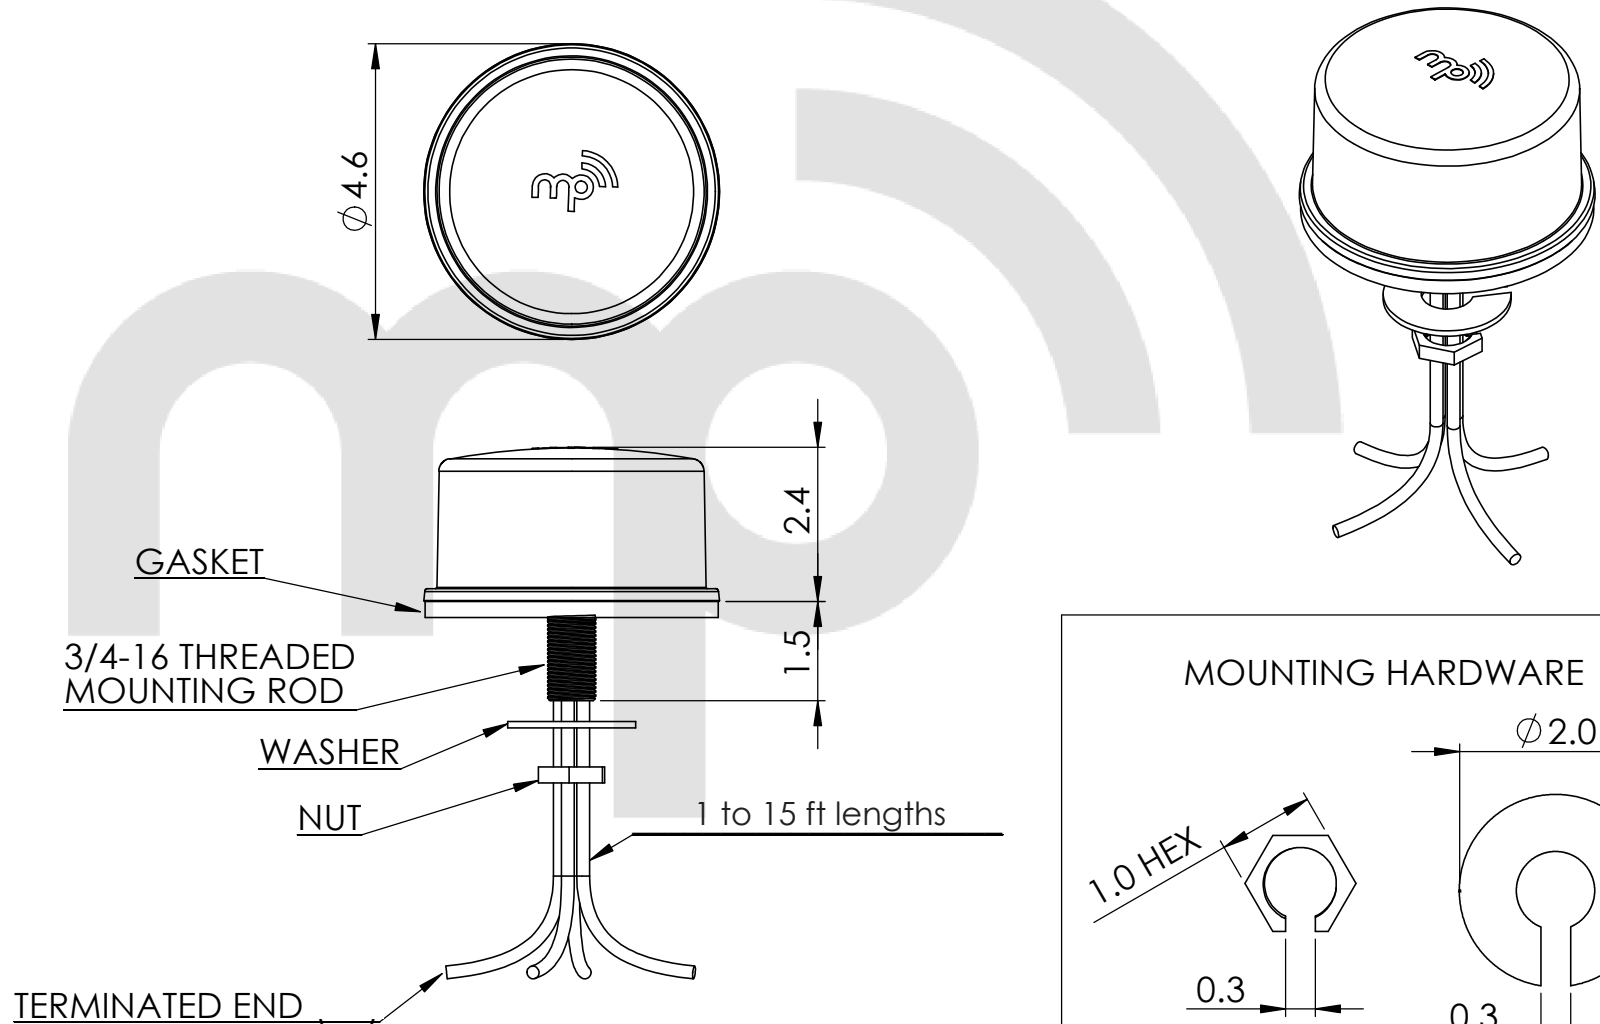

FREQUENCY RANGE	CONNECTOR	MINIMUM MOUNTING HOLE DIAMETER	MAX MOUNTING HOLE DIAMETER	MAX MOUNTING SURFACE THICKNESS	COLOR	NUMBER OF FEEDS
2.4, 5GHz	Various (see chart)	see specific part number drawing	see specific part number drawing	see specific part number drawing	White or Black	1 to 4 leads

MP ANTENNA, LTD.
 147 Eady Court
 Elyria, OH 44035
 www.mpantenna.com

THIRD ANGLE		DIMENSIONS ARE IN INCHES	
	NAME	DATE	
DRAWN	BM	12/29/14	

PROPRIETARY AND CONFIDENTIAL
 THE INFORMATION CONTAINED IN THIS DRAWING IS THE SOLE PROPERTY OF MP ANTENNA, LTD. ANY REPRODUCTION IN PART OR AS A WHOLE WITHOUT THE WRITTEN PERMISSION OF MP ANTENNA LTD IS PROHIBITED.

DESCRIPTION:
 2.4, 5GHz Dual Band Outdoor Mobile Antenna

Model Number:
 08-ANT-0944